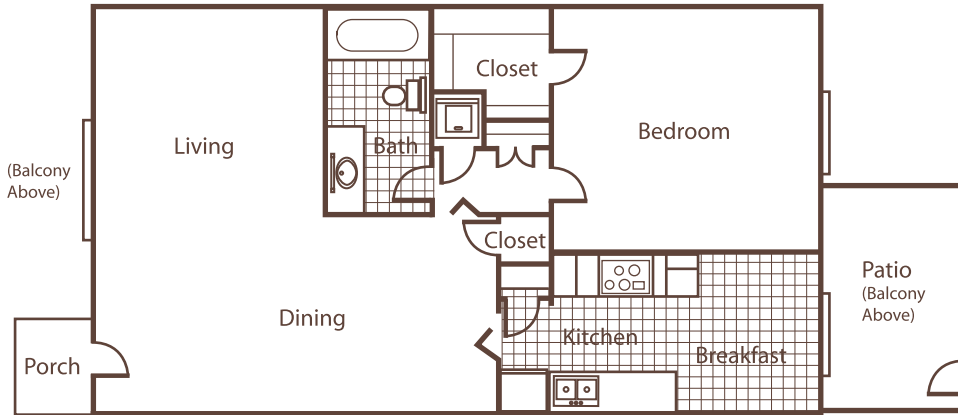

# Meadowstone Place

## One Bedroom: Unit A

\*All dimensions and sizes are approximate.  
All prices are subject to change.

_____	Rental Rate	_____	Deposit
833	Square Feet*	_____	Application Fee
		_____	Processing Fee