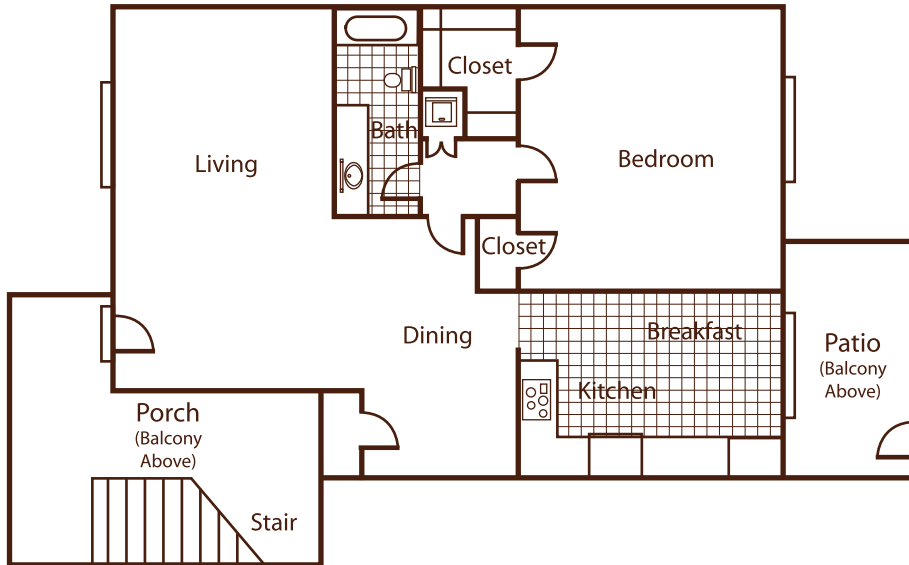

# Meadowstone Place

One Bedroom: Unit C

\*All dimensions and sizes are approximate.  
All prices are subject to change.

_____	Rental Rate	_____	Deposit
950	Square Feet*	_____	Application Fee
		_____	Processing Fee