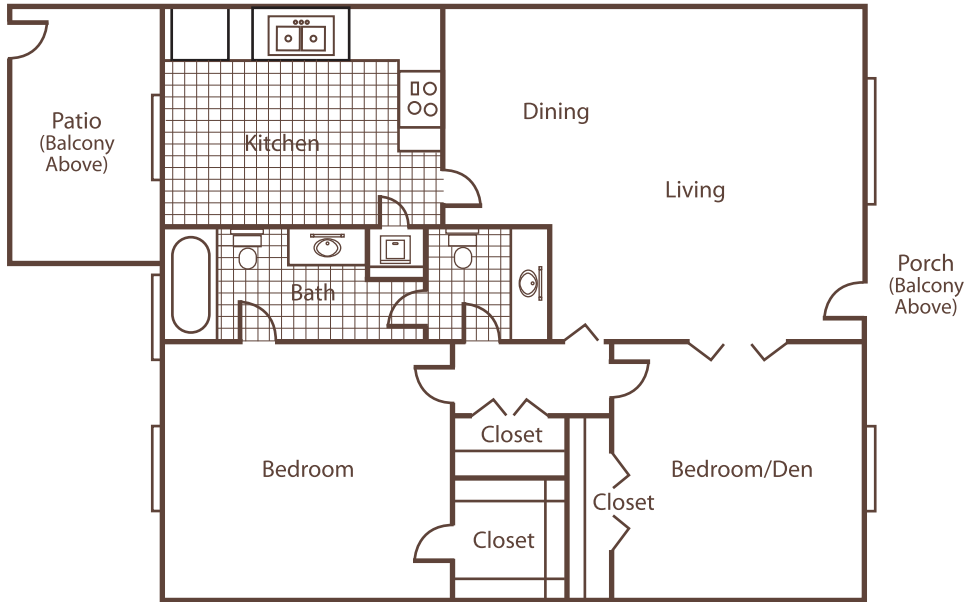

# Meadowstone Place

## Two Bedroom: Unit D

\*All dimensions and sizes are approximate.  
All prices are subject to change.

_____	Rental Rate	_____	Deposit
1059	Square Feet*	_____	Application Fee
		_____	Processing Fee