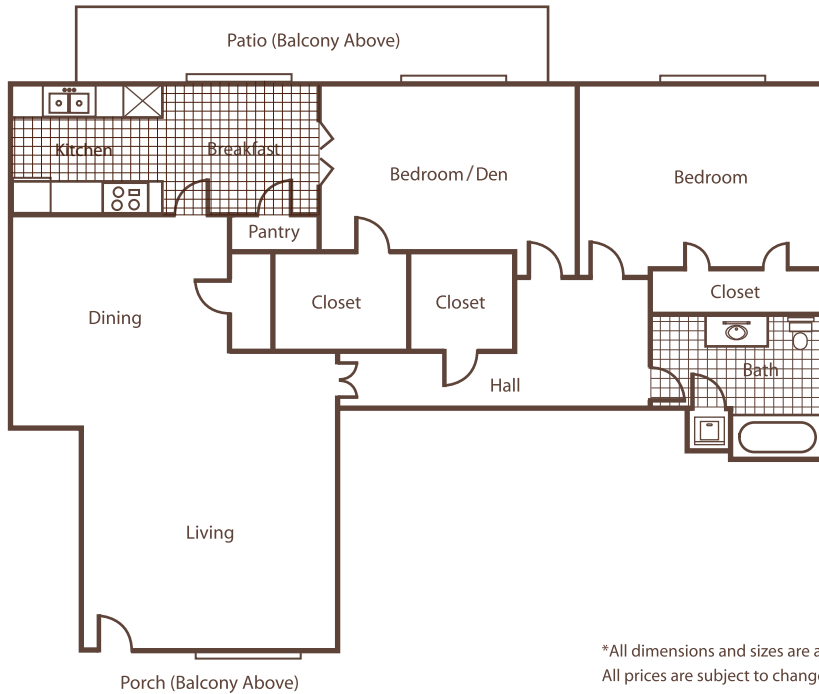

Meadowstone Place

Two Bedroom: Unit E

*All dimensions and sizes are approximate.
All prices are subject to change.

_____	Rental Rate	_____	Deposit
_____ 1134 _____	Square Feet*	_____	Application Fee
		_____	Processing Fee