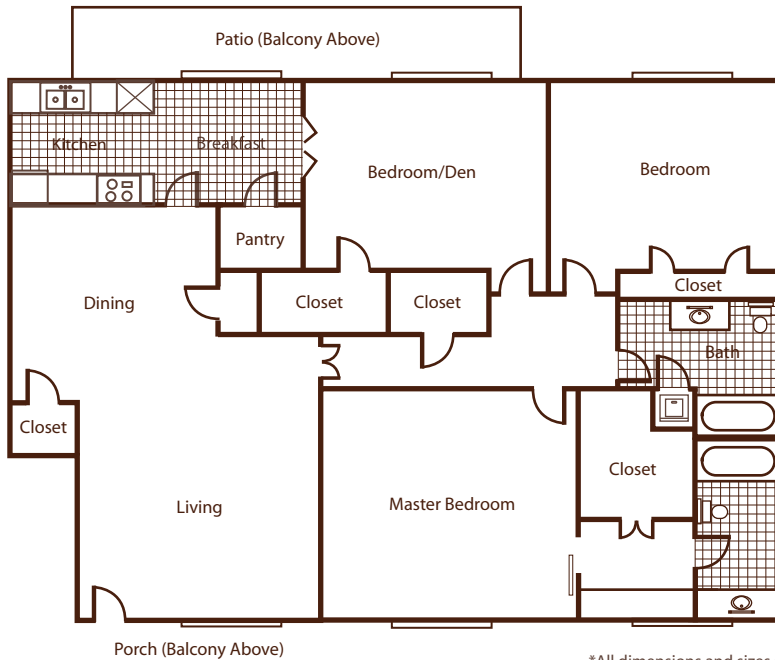

Meadowstone Place

Three Bedroom: Unit H

*All dimensions and sizes are approximate.
All prices are subject to change.

_____	Rental Rate	_____	Deposit
1534	Square Feet*	_____	Application Fee
		_____	Processing Fee