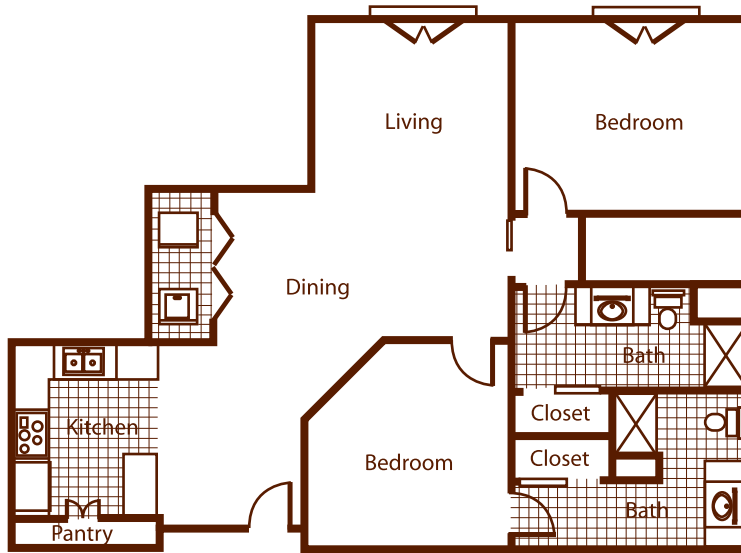

Pare Place

Two Bedroom: The Eagle 218

*All dimensions and sizes are approximate.
All prices are subject to change.

_____	Rental Rate	_____	Deposit
1132	Square Feet*	_____	Application Fee
		_____	Processing Fee