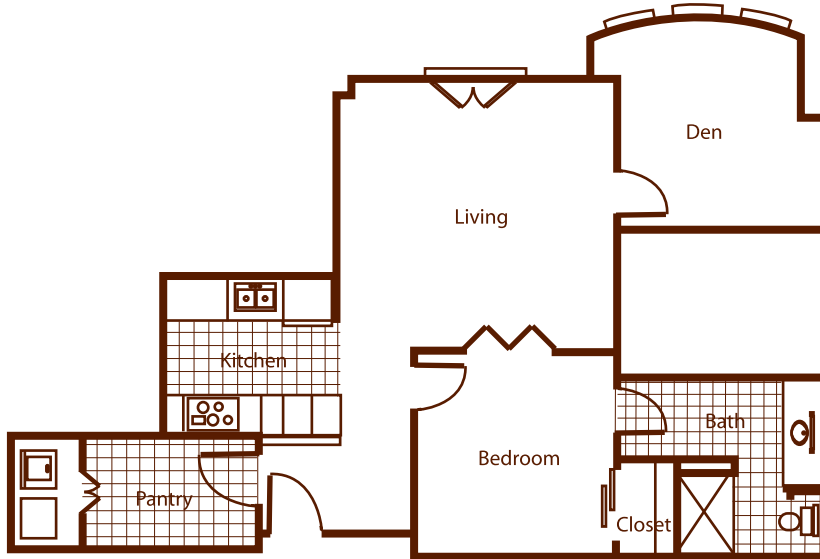

Pare Place

One Bedroom: The Elm 318/418

*All dimensions and sizes are approximate.
All prices are subject to change.

_____	Rental Rate	_____	Deposit
_____	880	_____	Application Fee
_____	Square Feet*	_____	Processing Fee