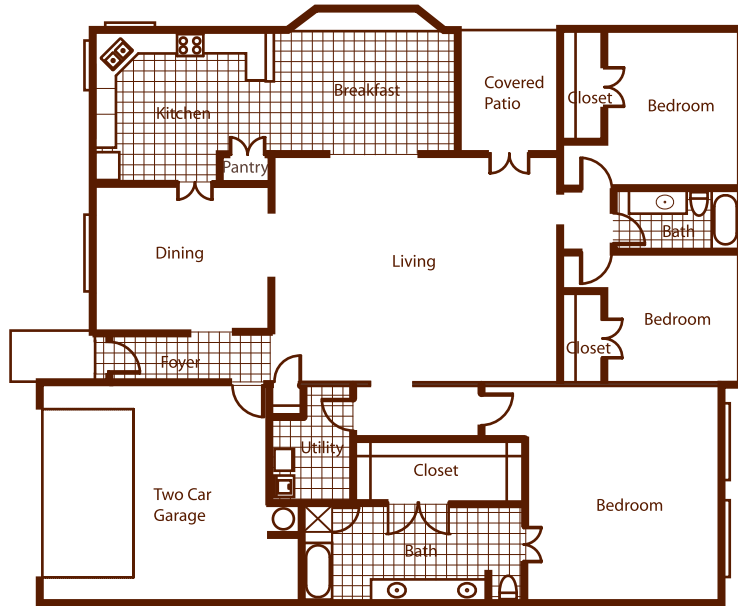

Pare Place

Three Bedroom Patio Home: The Grand Monarch

*All dimensions and sizes are approximate. Square footage listed does not include garage space. All prices are subject to change.

_____	Rental Rate	_____	Deposit
1900	Square Feet*	_____	Application Fee
		_____	Processing Fee