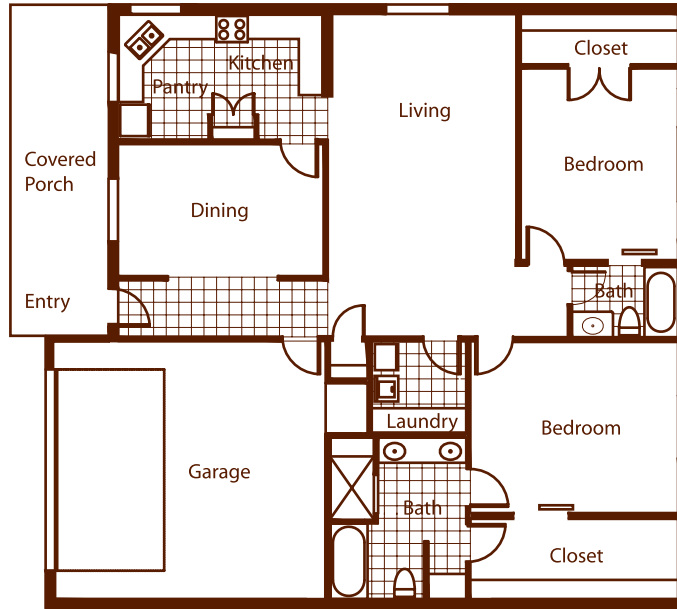

Pare Place

Two Bedroom Patio Home: The Kingfisher

*All dimensions and sizes are approximate.
All prices are subject to change.

_____	Rental Rate	_____	Deposit
1817	Square Feet*	_____	Application Fee
		_____	Processing Fee