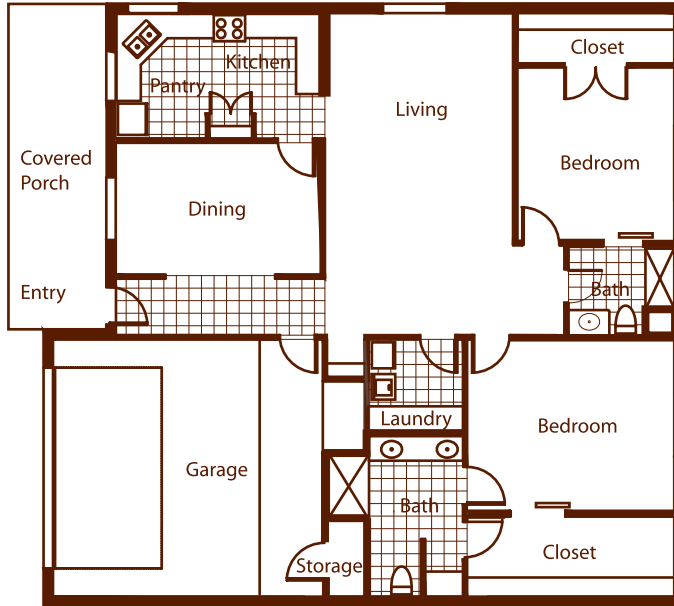

Pare Place

Two Bedroom Patio Home: The Kingfisher - Accessible

*All dimensions and sizes are approximate.
All prices are subject to change.

_____	Rental Rate	_____	Deposit
1817	Square Feet*	_____	Application Fee
		_____	Processing Fee