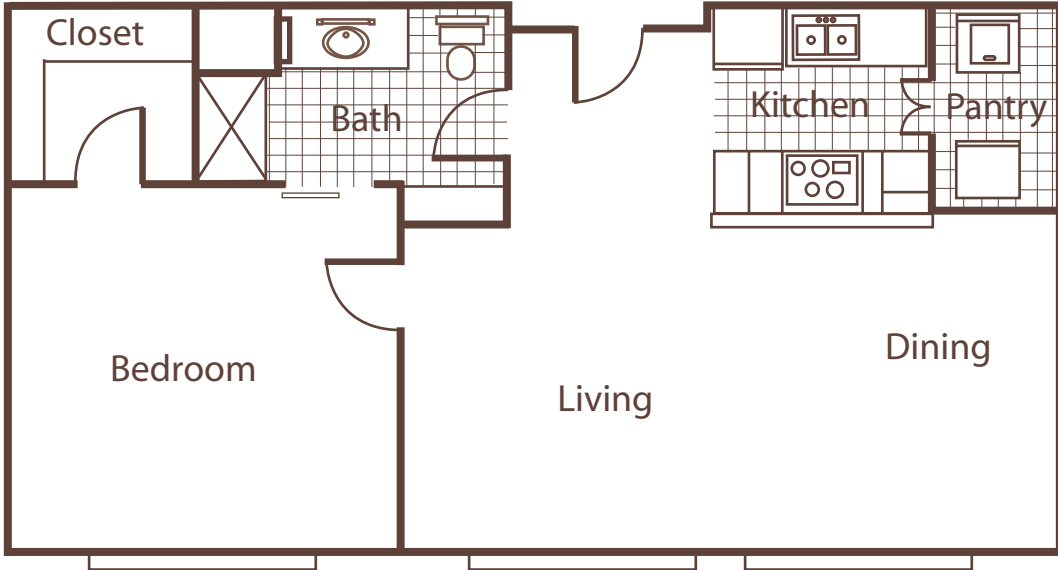

Parc Place

One Bedroom: The Passion Flower 211/311/411/511

*All dimensions and sizes are approximate.
All prices are subject to change.

_____	Rental Rate	_____	Deposit
837	Square Feet*	_____	Application Fee
		_____	Processing Fee