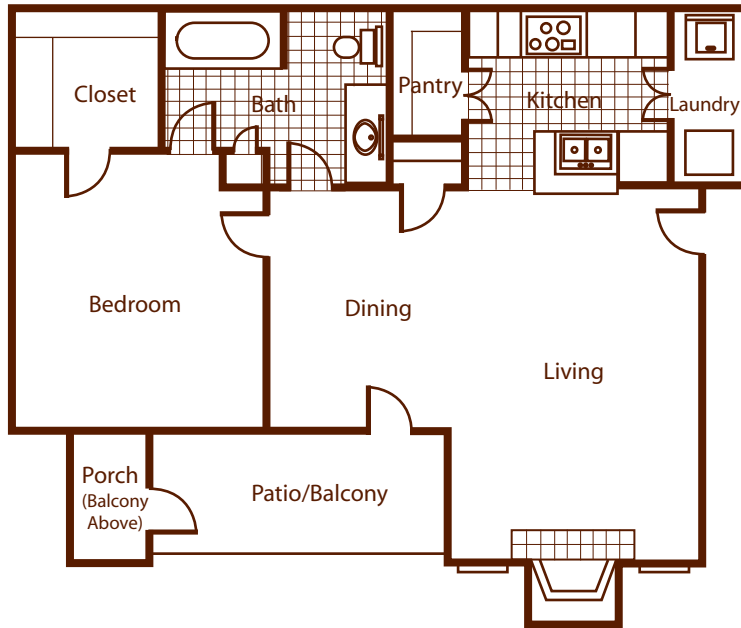

Preston Place

One Bedroom: A2

*All dimensions and sizes are approximate.
All prices are subject to change.

_____	Rental Rate	_____	Deposit
720	Square Feet*	_____	Application Fee
		_____	Processing Fee