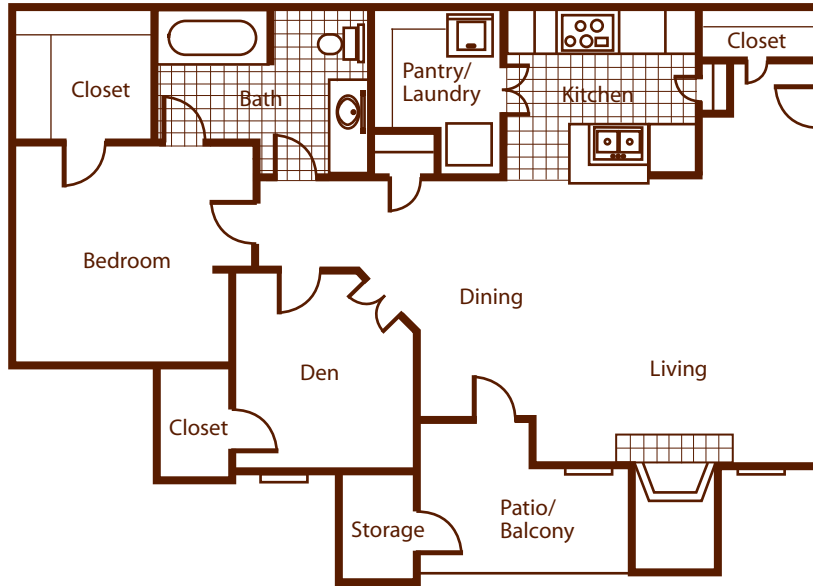

Preston Place

One Bedroom: A3

*All dimensions and sizes are approximate.
All prices are subject to change.

_____	Rental Rate	_____	Deposit
850	Square Feet*	_____	Application Fee
		_____	Processing Fee