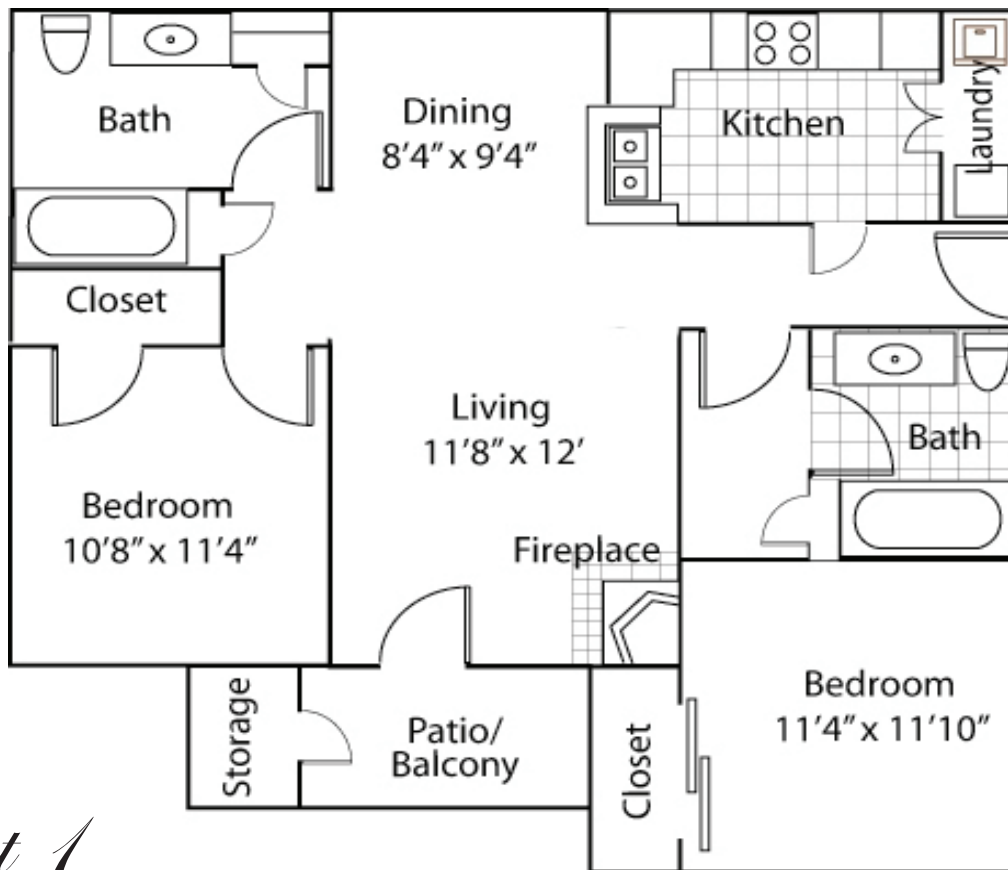

PRESTON PLACE

Unique Retirement Living

B1 floor plan - Two bedroom Two bathroom 1035 Square Feet

apartment 1

Apartment Number: _____

Security Deposit: _____

Market Rate: _____

Monthly Rate: _____

Apartment Amenities: _____

apartment 2

Apartment Number: _____

Security Deposit: _____

Market Rate: _____

Monthly Rate: _____

Apartment Amenities: _____

**all dimensions are approximate*