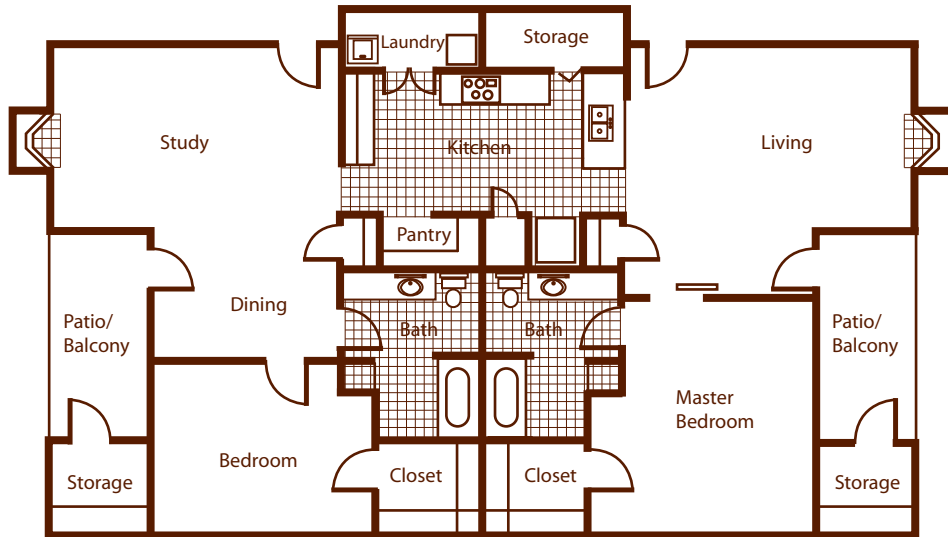

# Preston Place

Two Bedroom: B3

\*All dimensions and sizes are approximate.  
All prices are subject to change.

_____	Rental Rate	_____	Deposit
1440	Square Feet*	_____	Application Fee
		_____	Processing Fee