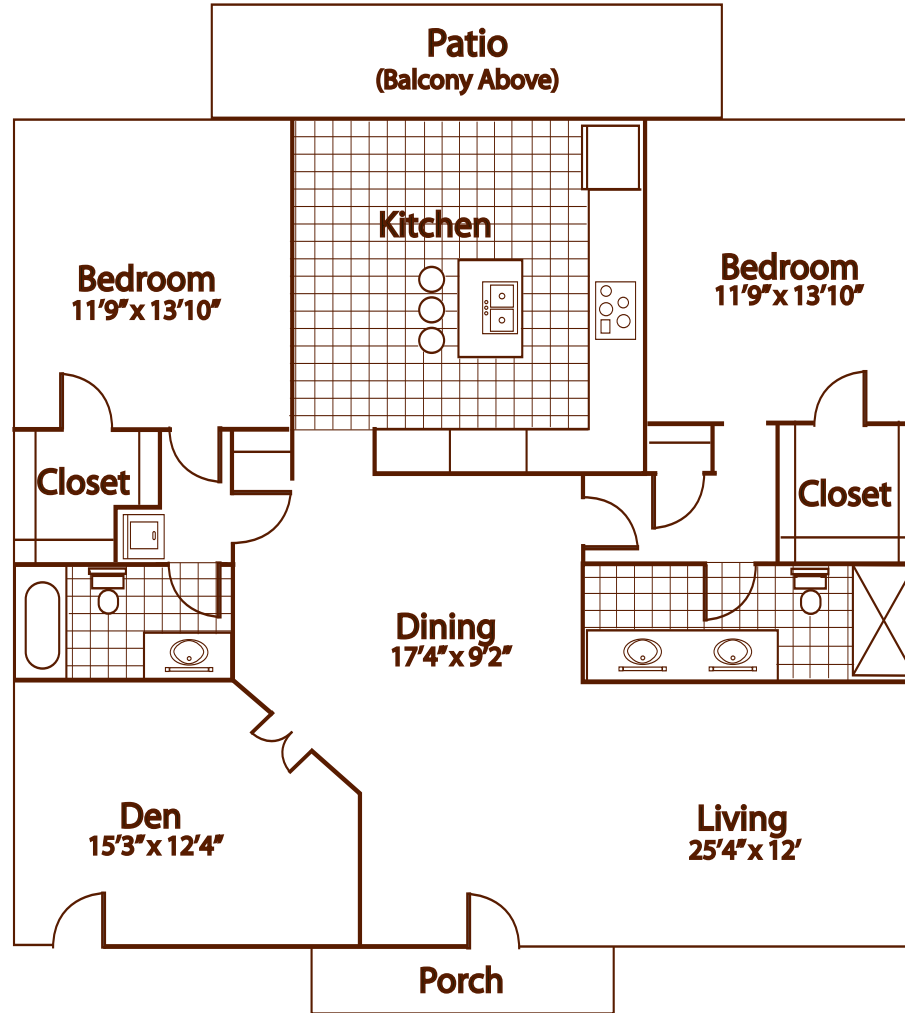

M E A D O W S T O N E
P L A C E

10410 Stone Canyon
Dallas TX 75239
214-987-0943
www.spectrumprop.com

Floor Plan I

1,666 Square Feet
Two Bedrooms
Two Baths
Den